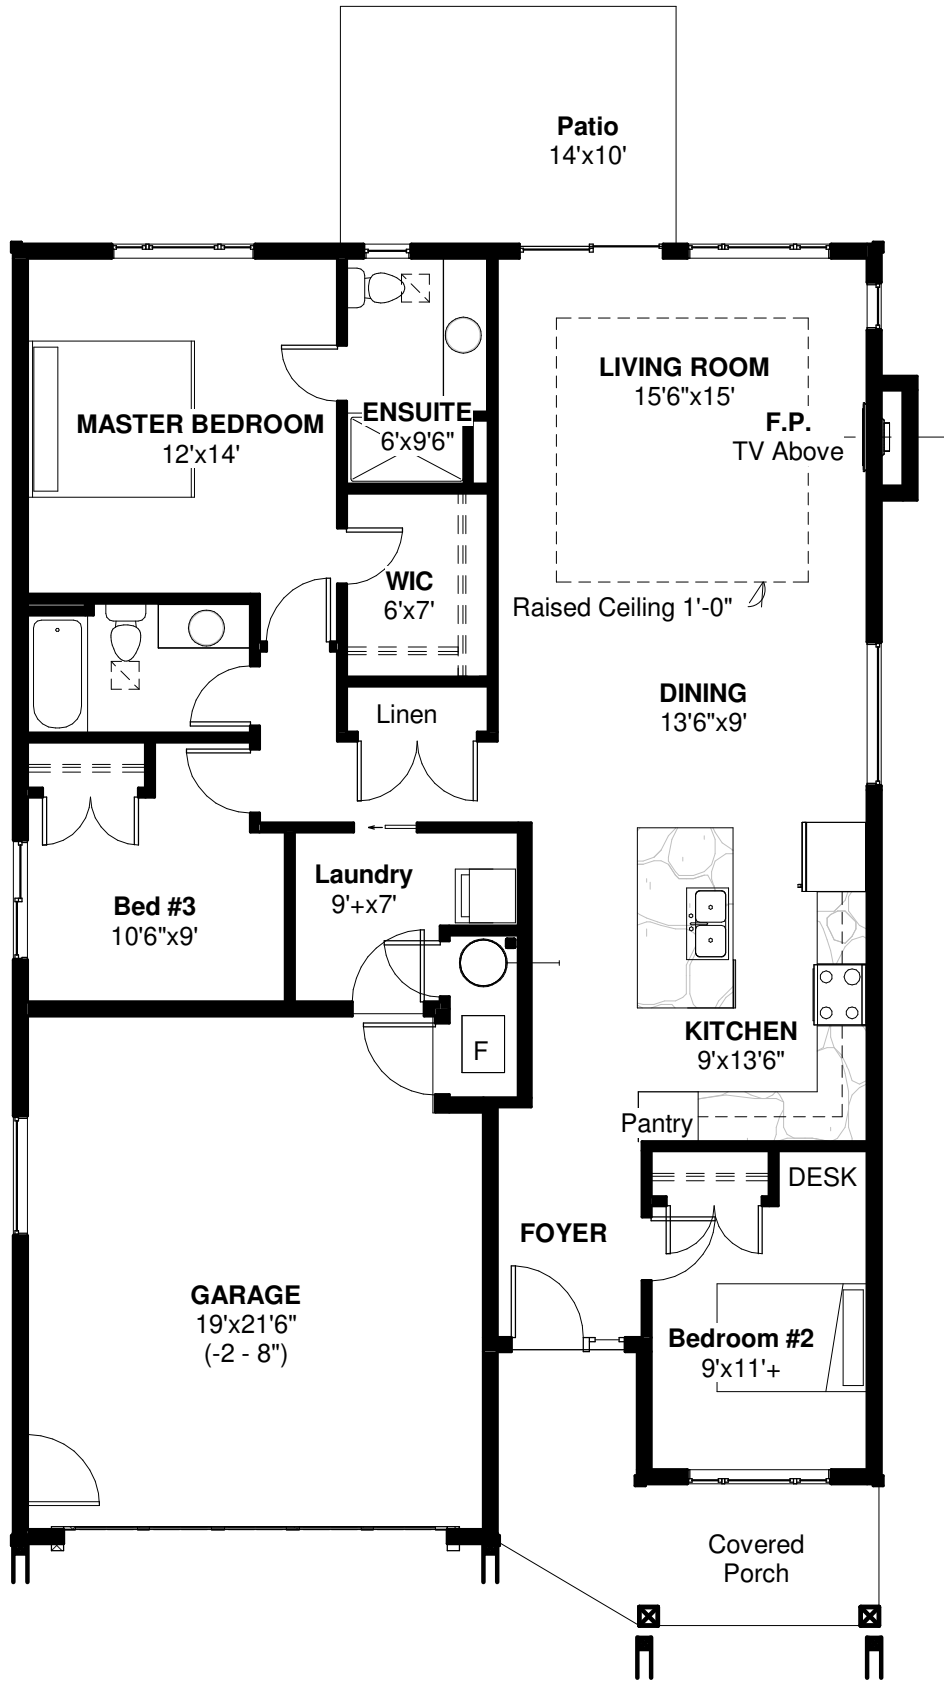

Aspen - Parker Cove 1

Aspen - Parker Cove 1

Main Floor AREA: 1435sf  
 Patio: 140sf

# Aspen - Parker Cove 1