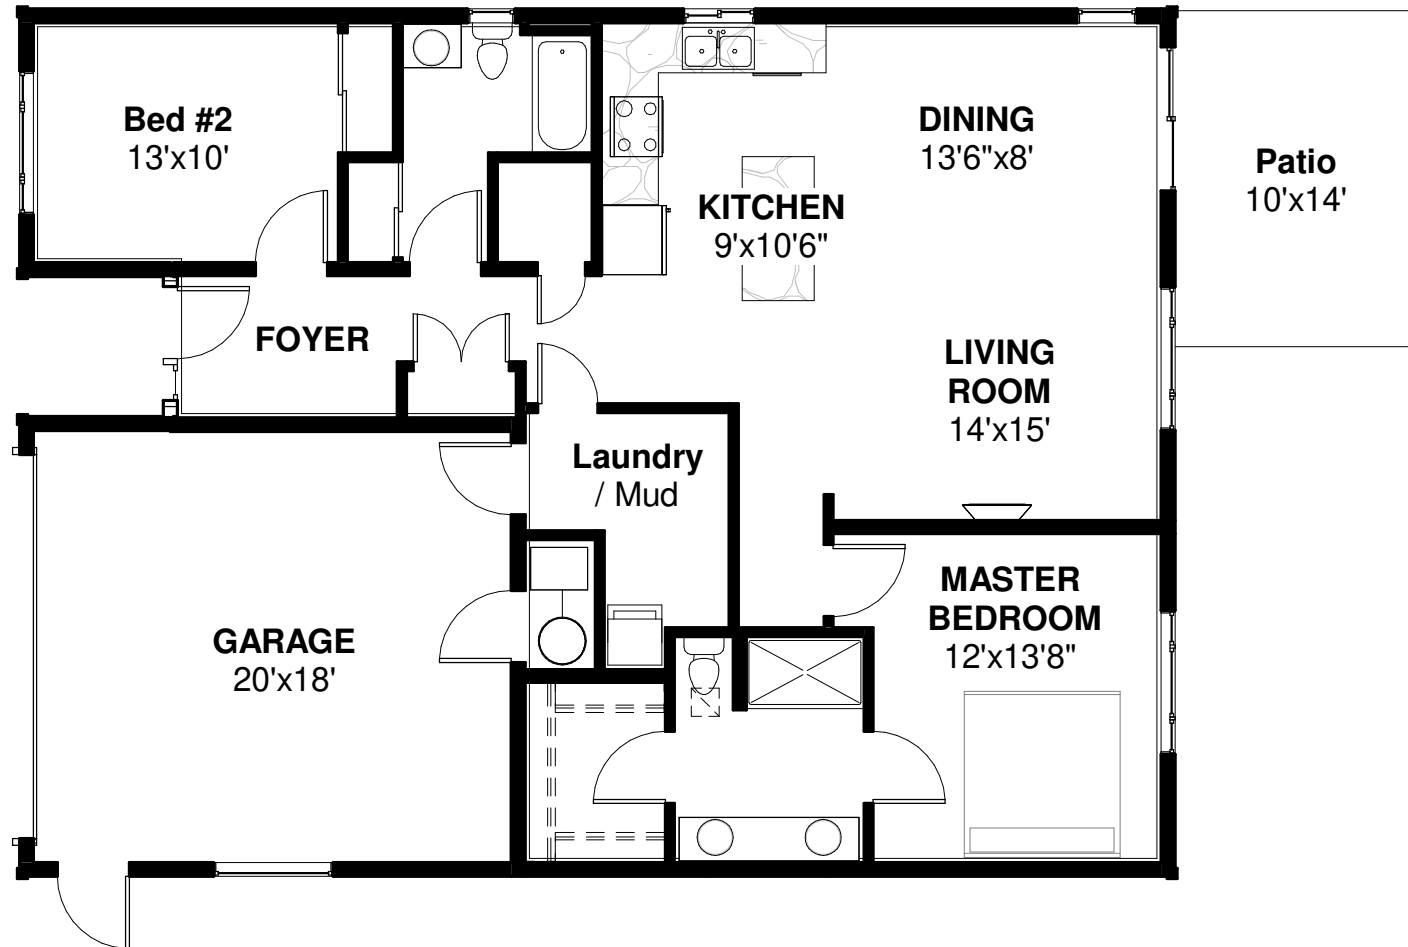

Ash - Parker Cove 3

Ash - Parker Cove 3

Main Floor AREA: 1213sf
Patio: 140sf

Ash - Parker Cove 3