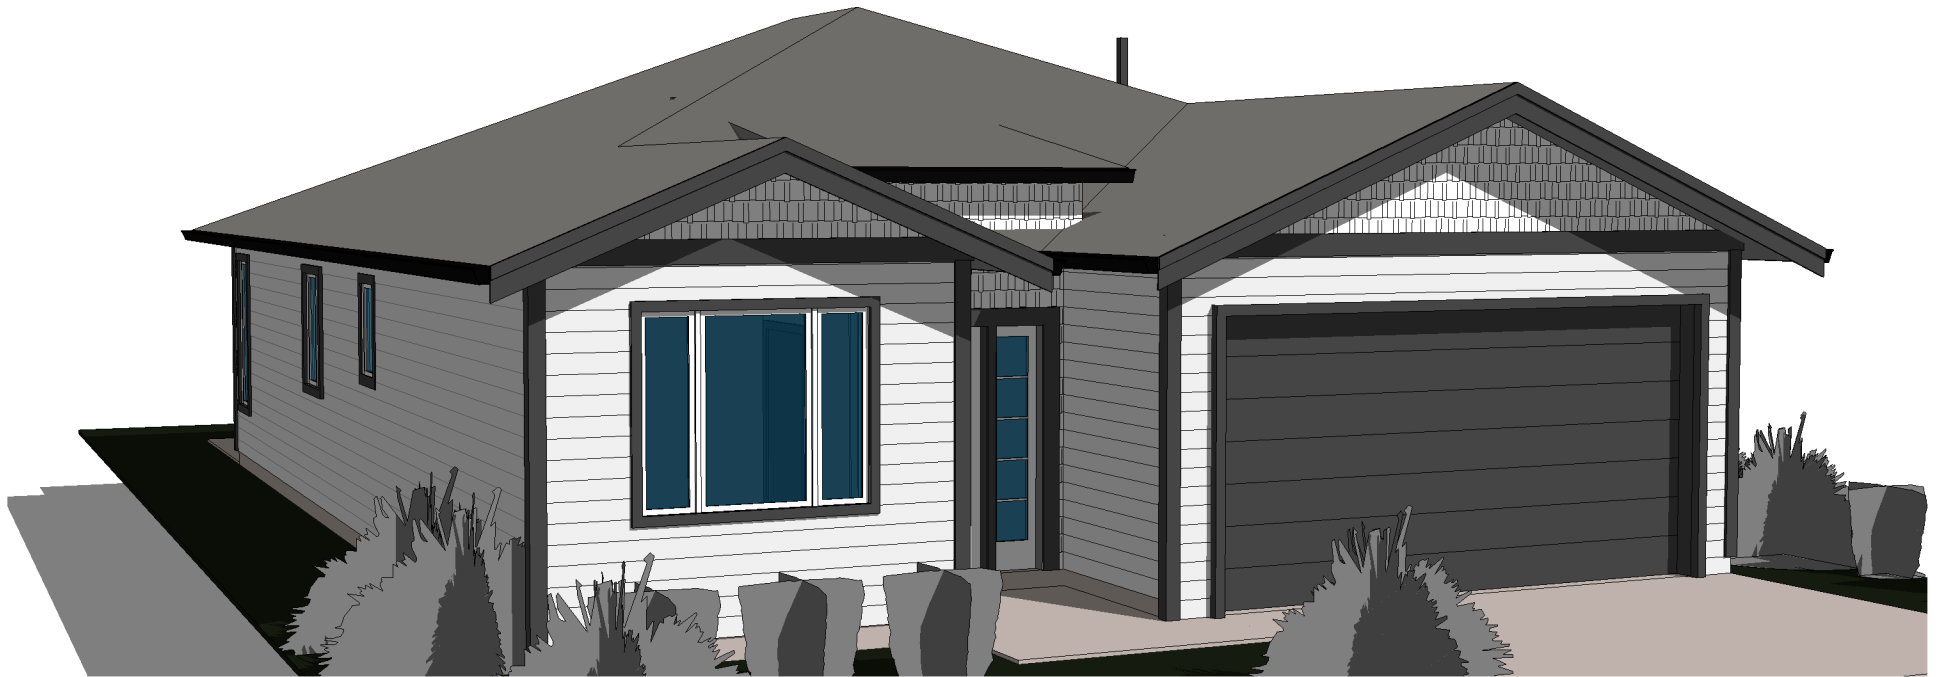

Ash - Parker Cove 3

Ash - Parker Cove 3

Main Floor AREA: 1213sf
Patio: 140sf

Ash - Parker Cove 3