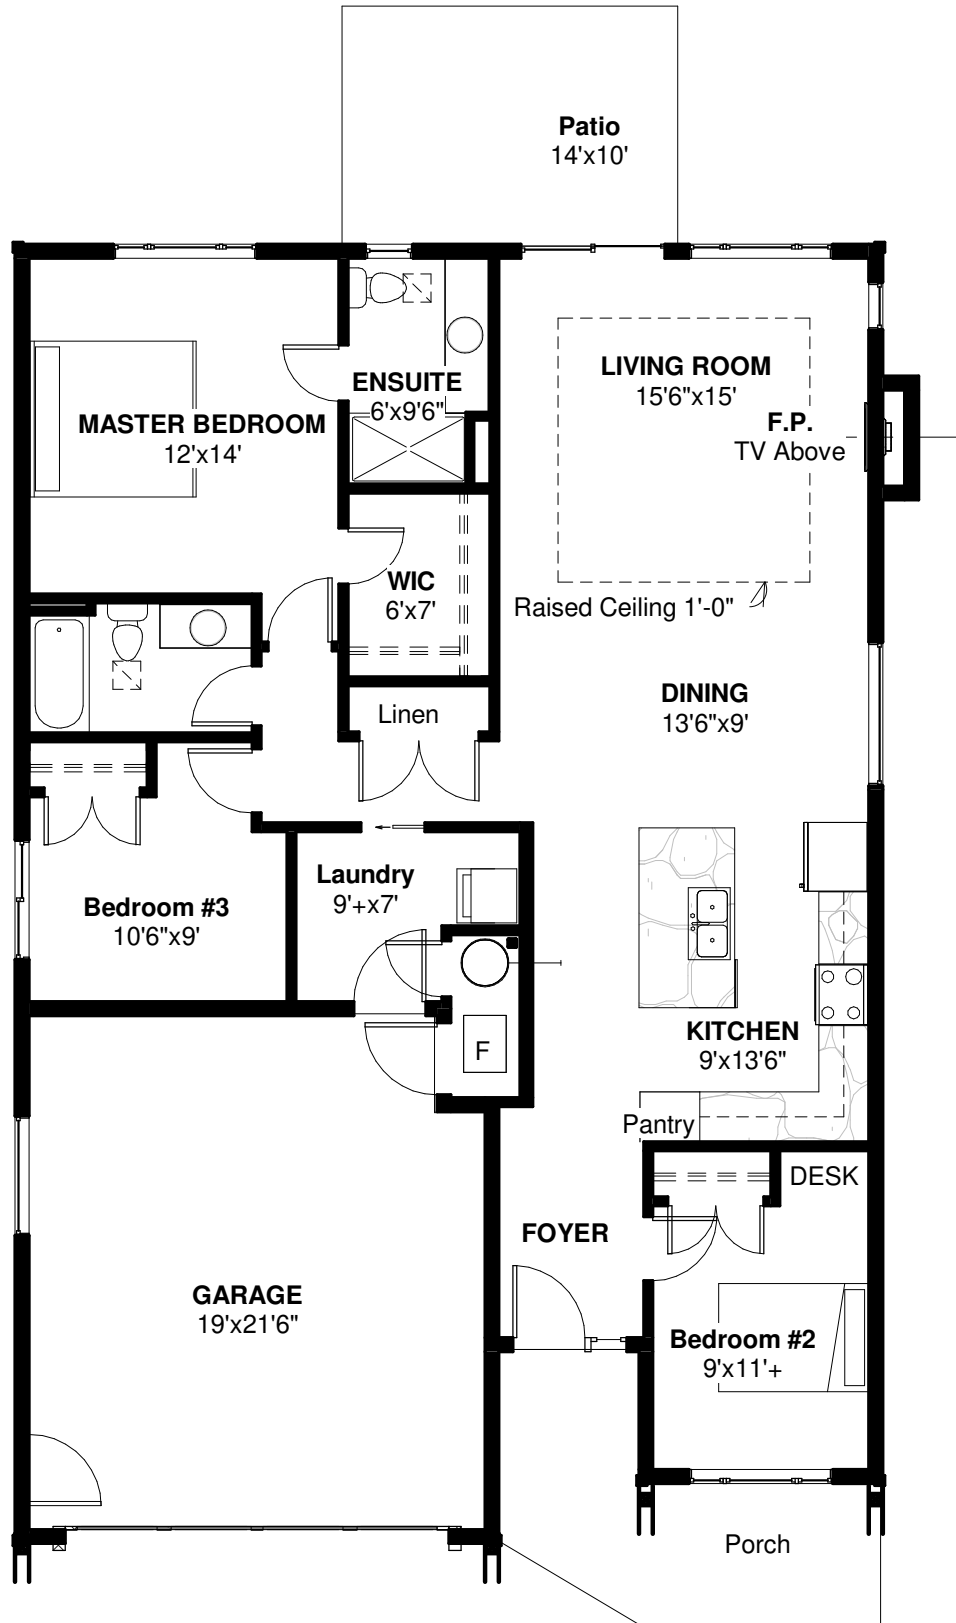

Birch - Parker Cove

Birch - Parker Cove

Main Floor AREA: 1435sf
Patio: 140sf

Birch - Parker Cove