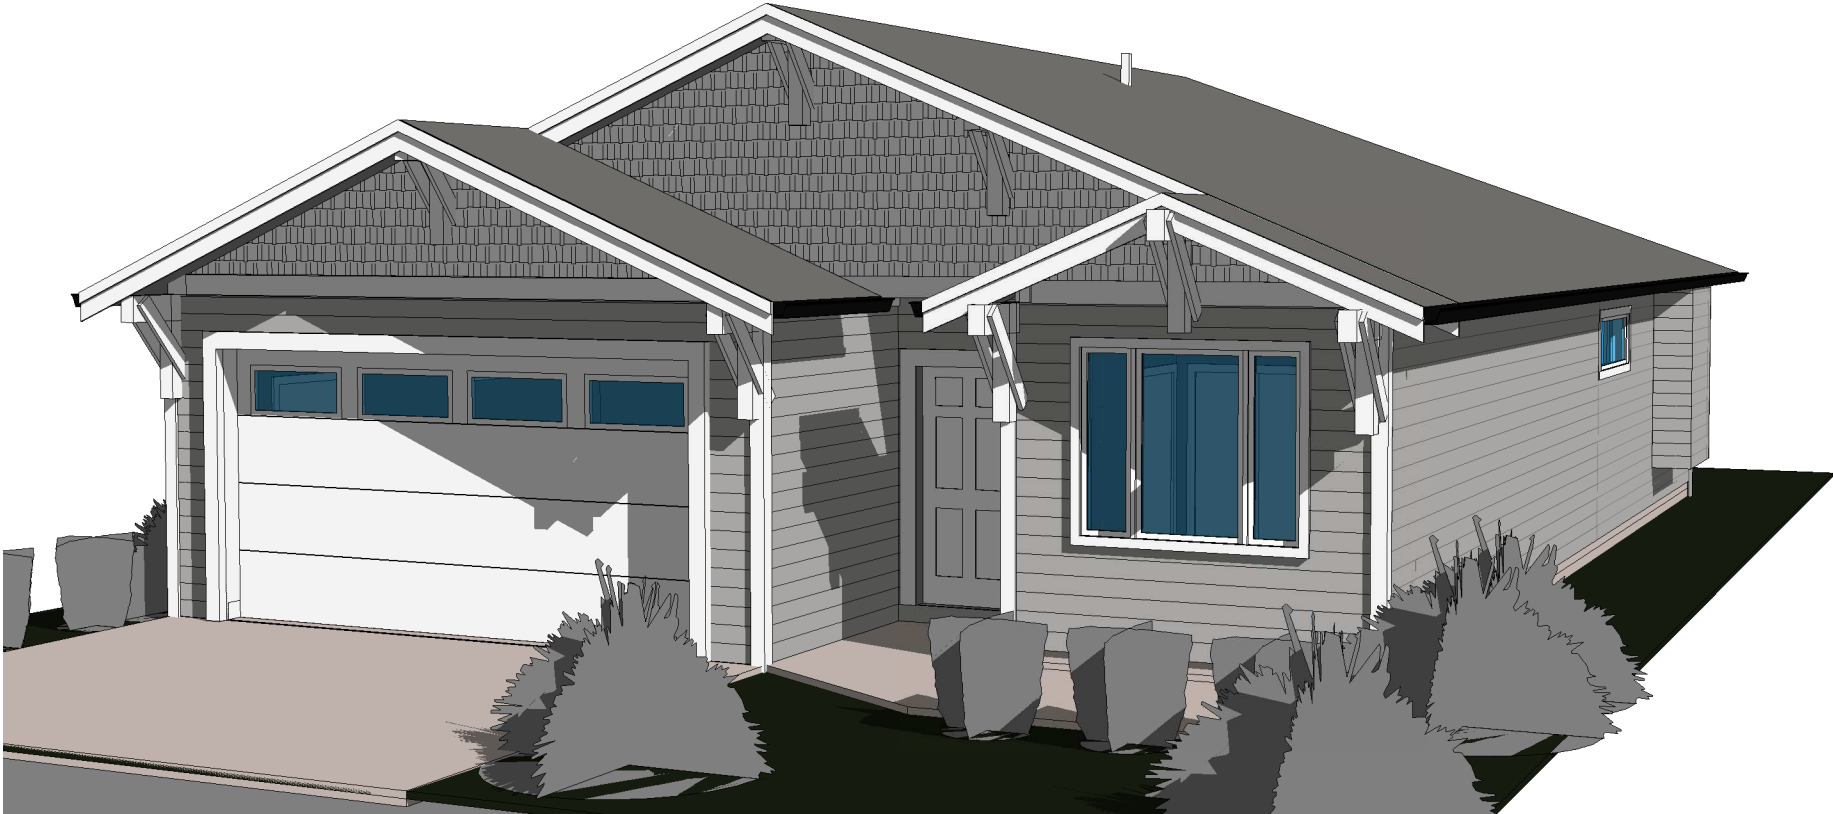

Birch - Parker Cove

Birch - Parker Cove

Main Floor AREA: 1435sf
Patio: 140sf

Birch - Parker Cove