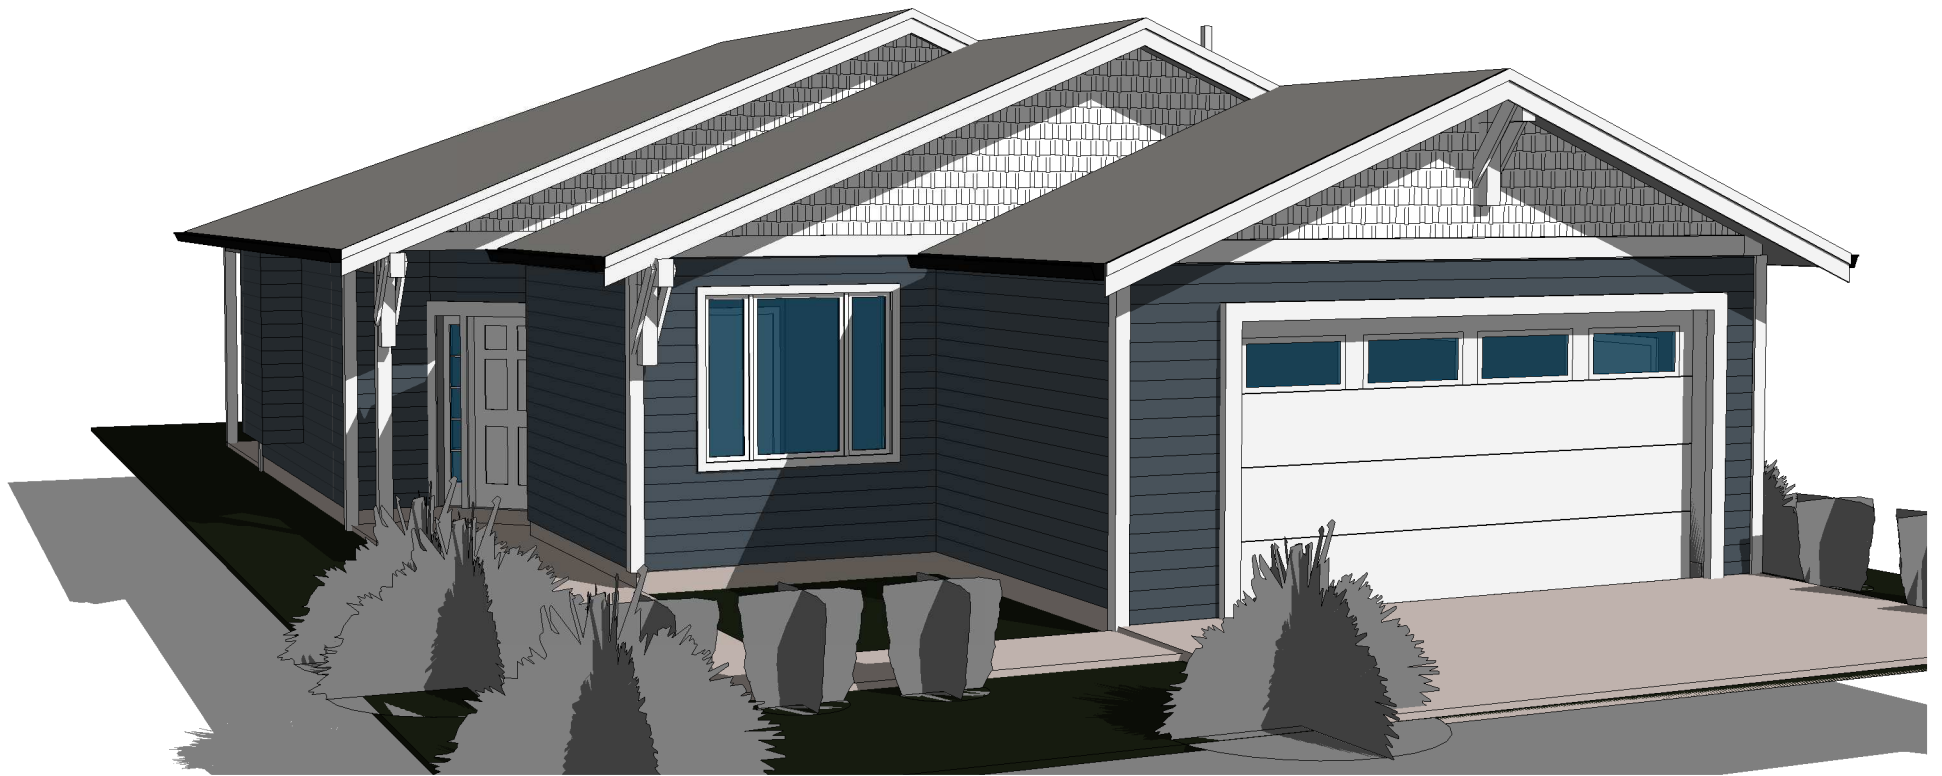

Juniper - Parker Cove

Juniper - Parker Cove

Main Floor AREA: 1310sf
Patio: 99sf

Juniper - Parker Cove