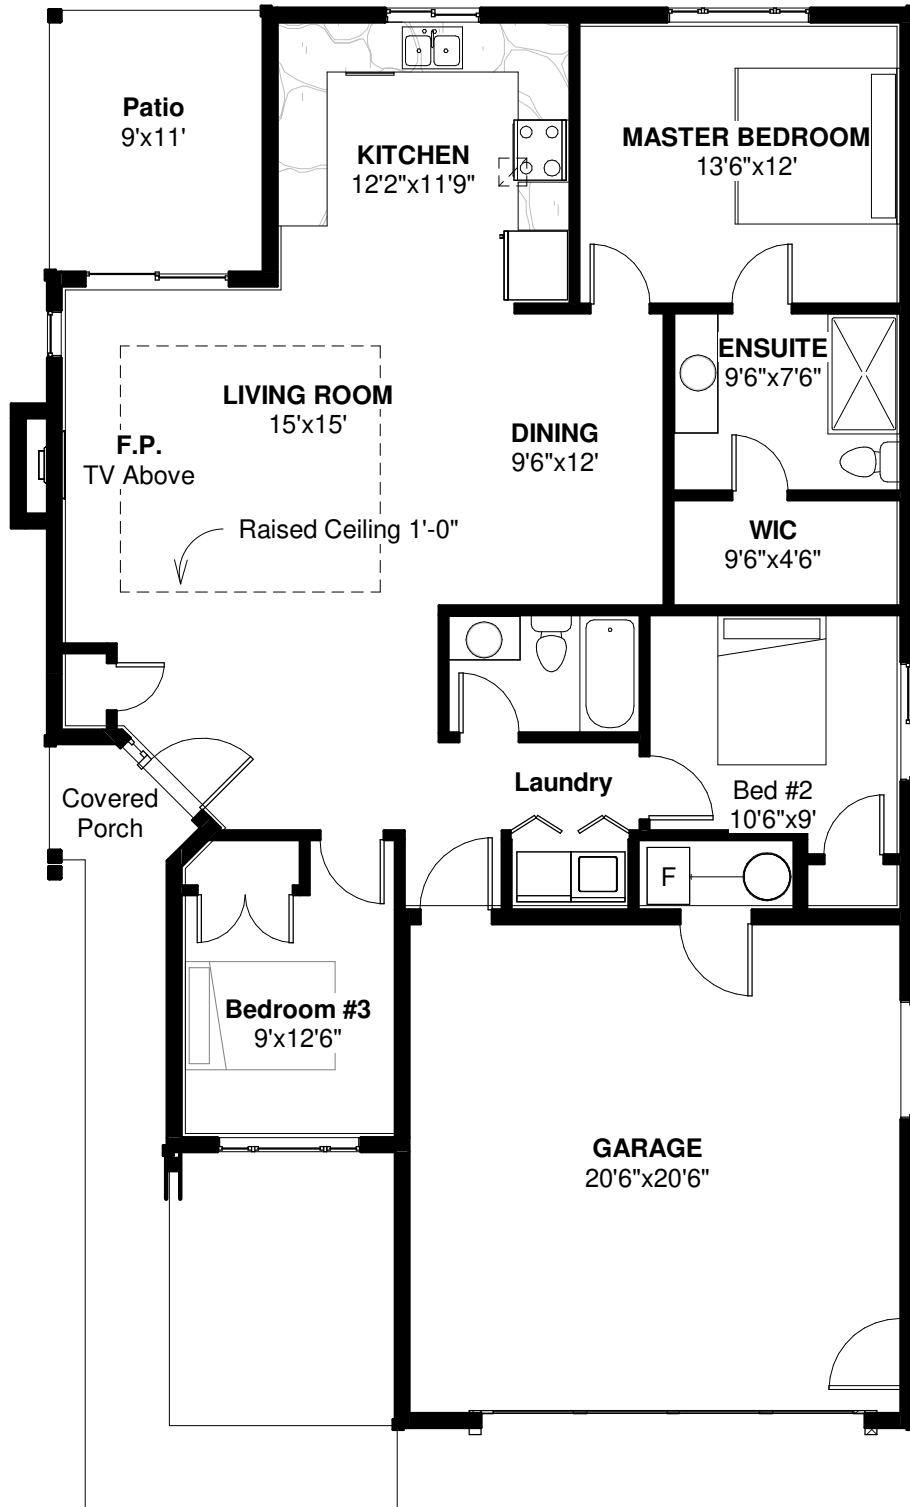

Juniper - Parker Cove

Juniper - Parker Cove

Main Floor AREA: 1310sf
Patio: 99sf

Juniper - Parker Cove